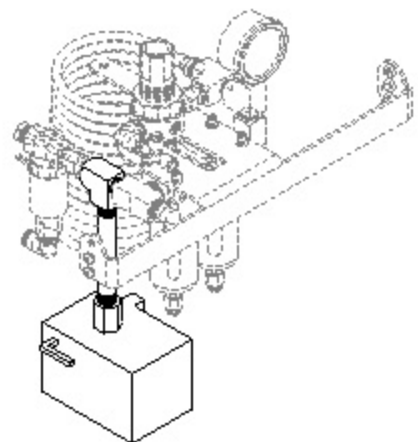

# B20-A-003, TYP1P, EQPT ALARM INSTM

ITEM #	NUMBER	DESCRIPTION	QTY.
1	10CB26	0.250" NPT PRESSURE SWITCH, 5-150 PSI, DELTA 30-40 PSI	1
2	101B11	0.250 NPT X 04.000 L NIPPLE, BRASS	1
3	102B13	0.250 NPT STREET TEE, BRASS	1

SCALE 1 : 4

**TYP1P-01, TYP1P FILTER ASSEMBLY - Rev. 4**

DETAIL Z  
SCALE 1 : 2

DETAIL Y  
SCALE 1 : 2

ITEM #	NUMBER	DESCRIPTION	QTY.
1	100704	S-100/200 FILTER COMBO	1
2	101102	0.250 NPT M X 0.250 COMPRESSION STRAIGHT	1
3	101193	0.250 OD PTC THROUGH-WALL COUPLING	2
4	101271	0.250 NPT STREET ELBOW, BRASS	1
5	101273	0.250 JIC M X 0.250 NPT F ELBOW	1
6	101687	0.250 NPT HEX NIPPLE, BRASS	2
7	101903	0.250 HEX PLUG, BRASS	1
8	101945	0.250 NPT X 02.000 0-160 PSIG, BM	1
9	102054	0.250 OD STEM WYE	1
10	102066	0.250 NPT X 0.250 OD PTC STRAIGHT	1
11	102079	0.250 STEM TEE	1
12	102283	0.250 NPT F X 0.250 NPT M X 0.250 NPT F BRANCH TEE, BRASS	1
13	102313	0.250 NPT STREET TEE, BRASS	2
14	102603	M4 LOCK WASHER	4
15	102686	M4 FLAT WASHER	4
16	102793	M4 X 25MM SOCKET HEAD CAP SCREW	4
17	102799	10-32 X 0.500" PPHMS, ZINC	4
18	103063	0.250 OD TUBING COILED, PER INCH	158
19	103107	0.250 NPT PRESSURE RELIEF VALVE	1
20	105917	0.250 NPT X 0.250 OD PTC SWIVEL ELBOW	3
21	106513	0.250" 3PV, 24VDC	1
22	106619	COMPACT PSA, FILTER SUPPORT BRACKET	1