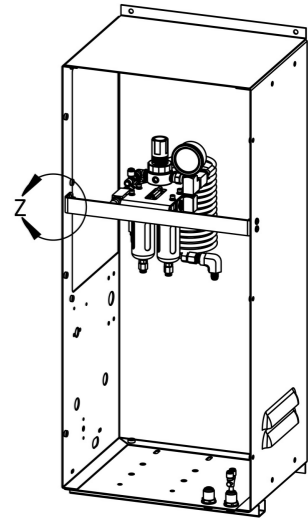

FPS-500 AND 1KPH
SCALE 1 : 12