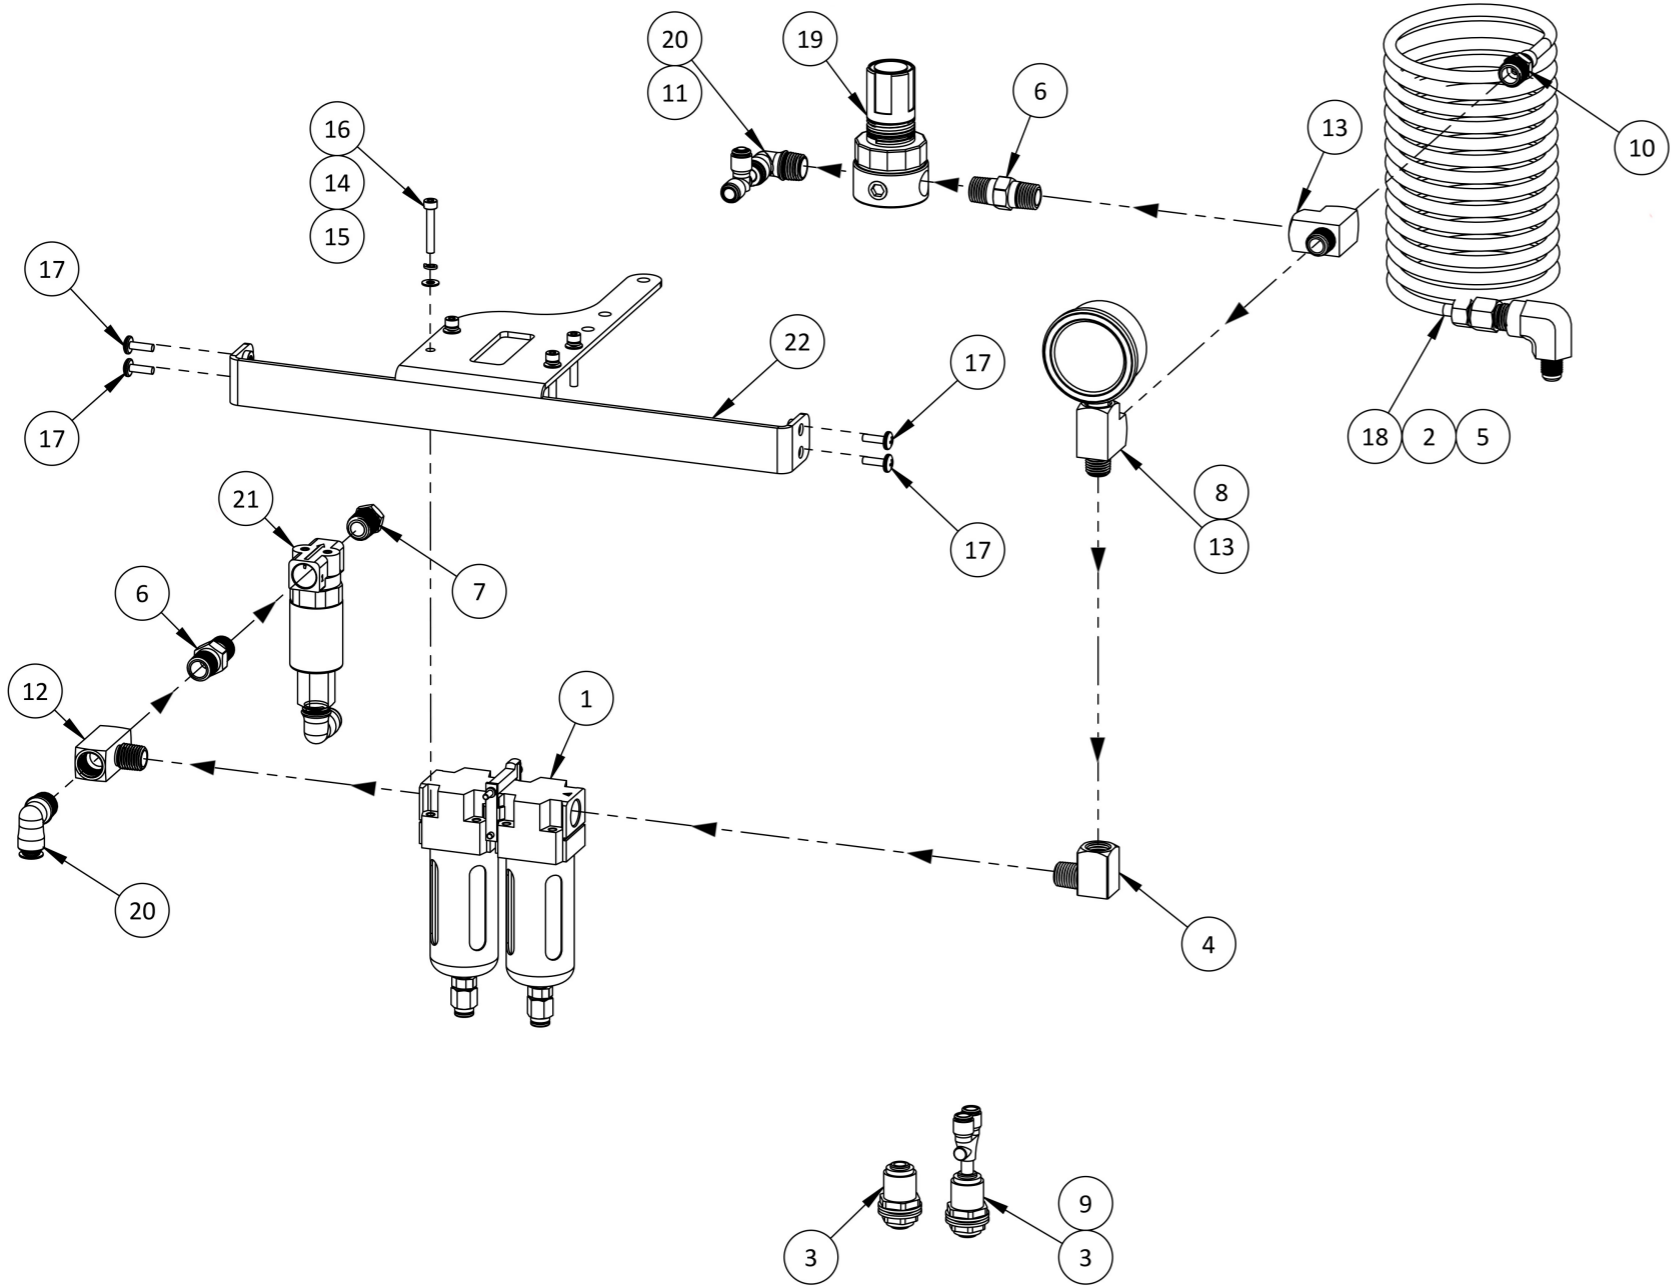

# B20-A-003, TYP1P, EQPT ALARM INSTM

ITEM #	NUMBER	DESCRIPTION	QTY.
1	10CB26	0.250" NPT PRESSURE SWITCH, 5-150 PSI, DELTA 30-40 PSI	1
2	101B11	0.250 NPT X 04.000 L NIPPLE, BRASS	1
3	102B13	0.250 NPT STREET TEE, BRASS	1

SCALE 1 : 4

**TYP1P-01, TYP1P FILTER ASSEMBLY - Rev. 4**

DETAIL Z  
SCALE 1 : 2

DETAIL Y  
SCALE 1 : 2

ITEM #	NUMBER	DESCRIPTION	QTY.
1	100704	S-100/200 FILTER COMBO	1
2	101102	0.250 NPT M X 0.250 COMPRESSION STRAIGHT	1
3	101193	0.250 OD PTC THROUGH-WALL COUPLING	2
4	101271	0.250 NPT STREET ELBOW, BRASS	1
5	101273	0.250 JIC M X 0.250 NPT F ELBOW	1
6	101687	0.250 NPT HEX NIPPLE, BRASS	2
7	101903	0.250 HEX PLUG, BRASS	1
8	101945	0.250 NPT X 02.000 0-160 PSIG, BM	1
9	102054	0.250 OD STEM WYE	1
10	102066	0.250 NPT X 0.250 OD PTC STRAIGHT	1
11	102079	0.250 STEM TEE	1
12	102283	0.250 NPT F X 0.250 NPT M X 0.250 NPT F BRANCH TEE, BRASS	1
13	102313	0.250 NPT STREET TEE, BRASS	2
14	102603	M4 LOCK WASHER	4
15	102686	M4 FLAT WASHER	4
16	102793	M4 X 25MM SOCKET HEAD CAP SCREW	4
17	102799	10-32 X 0.500" PPHMS, ZINC	4
18	103063	0.250 OD TUBING COILED, PER INCH	158
19	103107	0.250 NPT PRESSURE RELIEF VALVE	1
20	105917	0.250 NPT X 0.250 OD PTC SWIVEL ELBOW	3
21	106513	0.250" 3PV, 24VDC	1
22	106619	COMPACT PSA, FILTER SUPPORT BRACKET	1

FPS-900 AND 7KPH  
SCALE 1 : 12

FPS-500 AND 1KPH  
SCALE 1 : 12