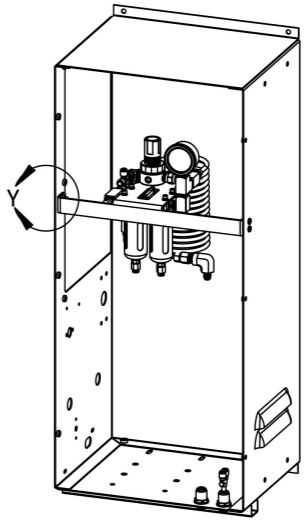

# B20-A-003, TYP1P, EQPT ALARM INSTM

ITEM #	NUMBER	DESCRIPTION	QTY.
1	10CB26	0.250" NPT PRESSURE SWITCH, 5-150 PSI, DELTA 30-40 PSI	1
2	101B11	0.250 NPT X 04.000 L NIPPLE, BRASS	1
3	102B13	0.250 NPT STREET TEE, BRASS	1

SCALE 1 : 4

**TYP1P-01, TYP1P FILTER ASSEMBLY - Rev. 4**

DETAIL Z  
SCALE 1 : 2

DETAIL Y  
SCALE 1 : 2

ITEM #	NUMBER	DESCRIPTION	QTY.
1	100704	S-100/200 FILTER COMBO	1
2	101102	0.250 NPT M X 0.250 COMPRESSION STRAIGHT	1
3	101193	0.250 OD PTC THROUGH-WALL COUPLING	2
4	101271	0.250 NPT STREET ELBOW, BRASS	1
5	101273	0.250 JIC M X 0.250 NPT F ELBOW	1
6	101687	0.250 NPT HEX NIPPLE, BRASS	2
7	101903	0.250 HEX PLUG, BRASS	1
8	101945	0.250 NPT X 02.000 0-160 PSIG, BM	1
9	102054	0.250 OD STEM WYE	1
10	102066	0.250 NPT X 0.250 OD PTC STRAIGHT	1
11	102079	0.250 STEM TEE	1
12	102283	0.250 NPT F X 0.250 NPT M X 0.250 NPT F BRANCH TEE, BRASS	1
13	102313	0.250 NPT STREET TEE, BRASS	2
14	102603	M4 LOCK WASHER	4
15	102686	M4 FLAT WASHER	4
16	102793	M4 X 25MM SOCKET HEAD CAP SCREW	4
17	102799	10-32 X 0.500" PPHMS, ZINC	4
18	103063	0.250 OD TUBING COILED, PER INCH	158
19	103107	0.250 NPT PRESSURE RELIEF VALVE	1
20	105917	0.250 NPT X 0.250 OD PTC SWIVEL ELBOW	3
21	106513	0.250" 3PV, 24VDC	1
22	106619	COMPACT PSA, FILTER SUPPORT BRACKET	1