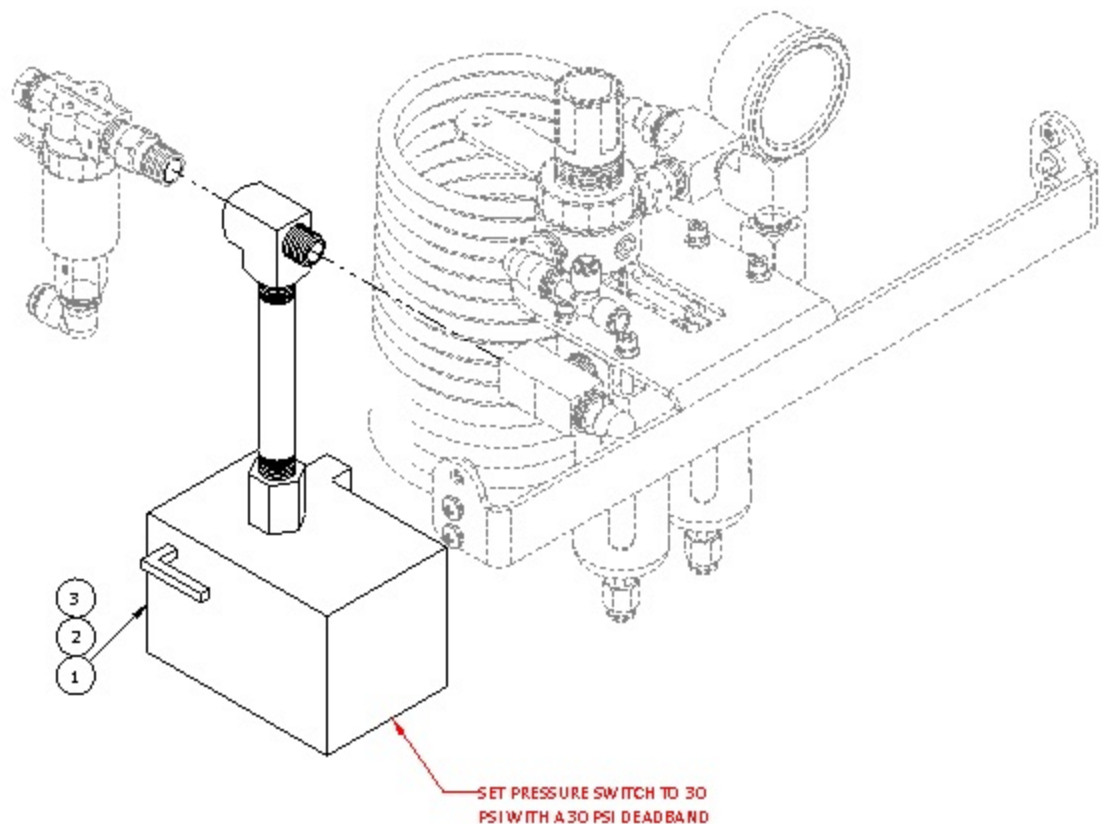

# B20-A-003, TYP1P, EQPT ALARM INSTM

ITEM #	NUMBER	DESCRIPTION	QTY.
1	10CB26	0.250" NPT PRESSURE SWITCH, 5-150 PSI, DELTA 30-40 PSI	1
2	101B11	0.250 NPT X 04.000 L NIPPLE, BRASS	1
3	102B13	0.250 NPT STREET TEE, BRASS	1

SCALE 1 : 4

**TYP1P-01, TYP1P FILTER ASSEMBLY - Rev. 4**

DETAIL Z  
SCALE 1 : 2

DETAIL Y  
SCALE 1 : 2

ITEM #	NUMBER	DESCRIPTION	QTY.
1	100704	S-100/200 FILTER COMBO	1
2	101102	0.250 NPT M X 0.250 COMPRESSION STRAIGHT	1
3	101193	0.250 OD PTC THROUGH-WALL COUPLING	2
4	101271	0.250 NPT STREET ELBOW, BRASS	1
5	101273	0.250 JIC M X 0.250 NPT F ELBOW	1
6	101687	0.250 NPT HEX NIPPLE, BRASS	2
7	101903	0.250 HEX PLUG, BRASS	1
8	101945	0.250 NPT X 02.000 0-160 PSIG, BM	1
9	102054	0.250 OD STEM WYE	1
10	102066	0.250 NPT X 0.250 OD PTC STRAIGHT	1
11	102079	0.250 STEM TEE	1
12	102283	0.250 NPT F X 0.250 NPT M X 0.250 NPT F BRANCH TEE, BRASS	1
13	102313	0.250 NPT STREET TEE, BRASS	2
14	102603	M4 LOCK WASHER	4
15	102686	M4 FLAT WASHER	4
16	102793	M4 X 25MM SOCKET HEAD CAP SCREW	4
17	102799	10-32 X 0.500" PPHMS, ZINC	4
18	103063	0.250 OD TUBING COILED, PER INCH	158
19	103107	0.250 NPT PRESSURE RELIEF VALVE	1
20	105917	0.250 NPT X 0.250 OD PTC SWIVEL ELBOW	3
21	106513	0.250" 3PV, 24VDC	1
22	106619	COMPACT PSA, FILTER SUPPORT BRACKET	1